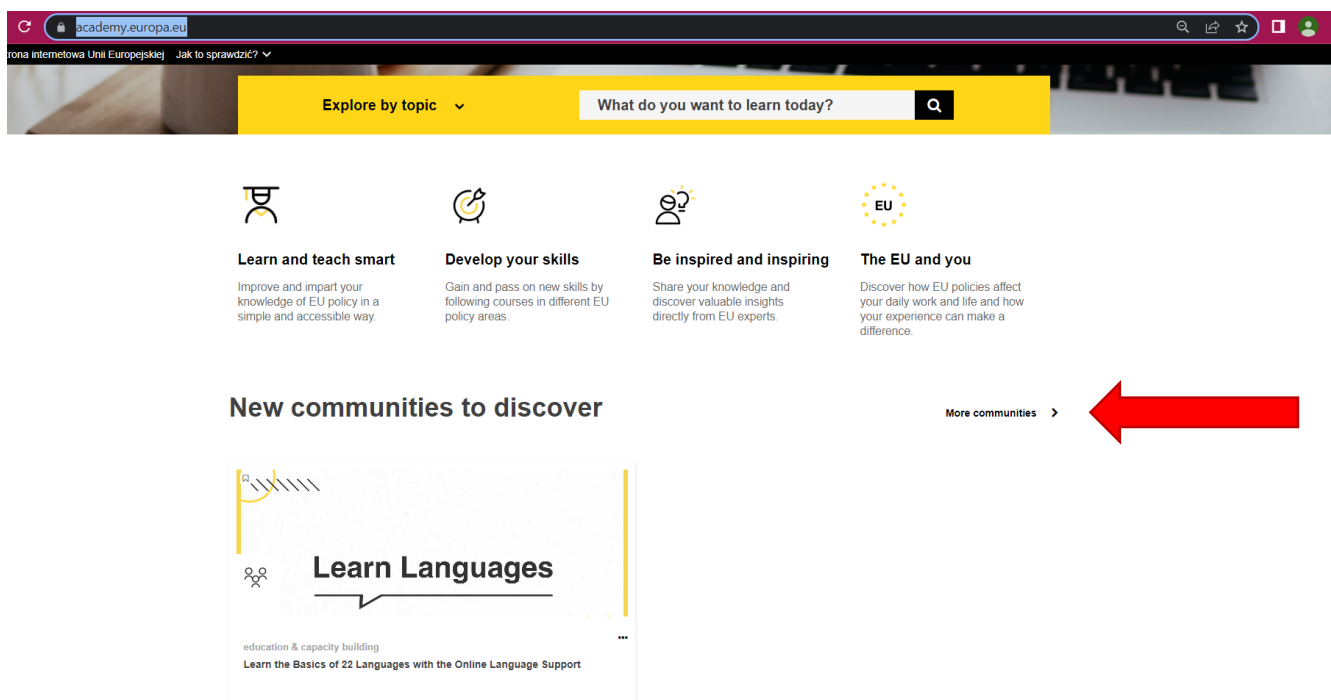

1. Aby przystąpić do kursu językowego należy wejść na główną stronę Akademii <https://academy.europa.eu/> oraz znaleźć zakładkę „New communities to discover” / „Nowe społeczności do odkrycia” oraz kliknąć przycisk „more communities”/„więcej społeczności”

The screenshot shows the Academy Europa website interface. At the top, there is a yellow navigation bar with the text "Explore by topic" and a search bar containing "What do you want to learn today?". Below the navigation bar, there is a section titled "Tutorial" with a yellow button. To the right, there is a sidebar with "Interactions" (Announcements, "Ask the Community" Forum, "Practice your English" Forum, "Living abroad" Forum) and "Resources" (Still looking for a place to live? T..., Regional languages, a gateway t...). The main content area features a "Spotlight" section with a colorful graphic of a woman thinking. Below the graphic, the text "education & capacity building" and "English Placement Test" with a 5-star rating and "(253)" is visible. A red arrow points to the "English Placement Test" text.